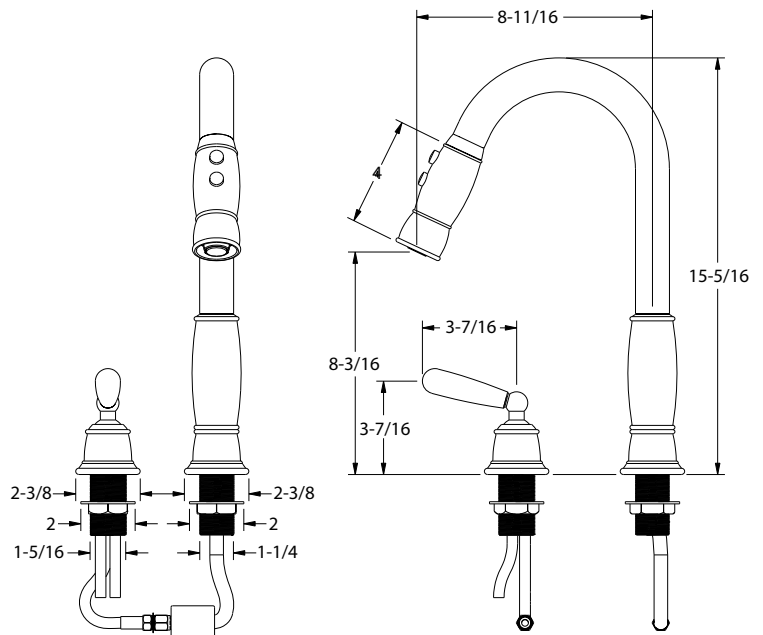

### FEATURES

- Solid brass body and all metal pulldown handspray
- Ceramic disc cartridge
- Color coded hot & cold supply lines
- Reversible mounting hardware adapts to thick or thin mounting surfaces
- 2.2 G.P.M. flow rate
- Installation in a 1-3/8" hole, remote lever in 1-3/8" hole

### PRODUCT SPECIFICATION

Kitchen faucet to include remote single lever handle with solid brass body, ceramic disc cartridge and all metal pulldown spray. Faucet dimensions to be as follows: Reach: 8-1/2"; Spout Height: 8-9/16". Hot and cold supply lines to be color coded. Reversible mounting hardware to adapt to thick or thin mounting surfaces. Kitchen faucet to be BLANCOTERRA™ Remote Single Lever with pulldown spray, Model 157-155-\_\_\_\_\_ in \_\_\_\_\_ finish.

### NOMINAL DIMENSIONS

MODEL	REACH	SPOUT HEIGHT	FAUCET HEIGHT
157-155	8-1/2	8-9/16	15-15/16

See next page for exploded parts drawing and parts list.

### MODEL 157-155

NUM.	PART #	DESCRIPTION
1	01221	PULL DOWN SPRAYER
2	01276	CARTRIDGE
3	15108	WASHER
4	19748	CAP, O'RING, SCREW
5	19750	TRADITIONAL LEVER
6	19860	EXT CONTROL VALVE
7	19861	TRAD HANDLE ESC
8	19879	EXT CONTROL SHANK
9	20083	1-1/4"-NUT, THICK
10	20087	FLEX HOSE
11	20088	PULL DOWN KITCH HOSE
12	20089	WEIGHT
13	20190	FLEX HOSE
14	20206	UPPER NUT
15	20207	CARTRIDGE NUT
16	91121	SPOUT SWIVEL WASHER
17	91347	O'RING
18	91648	PULL DOWN SPRAY SEAT
19	91794	O'RING
20	91925	SPOUT SWIVEL BEARING